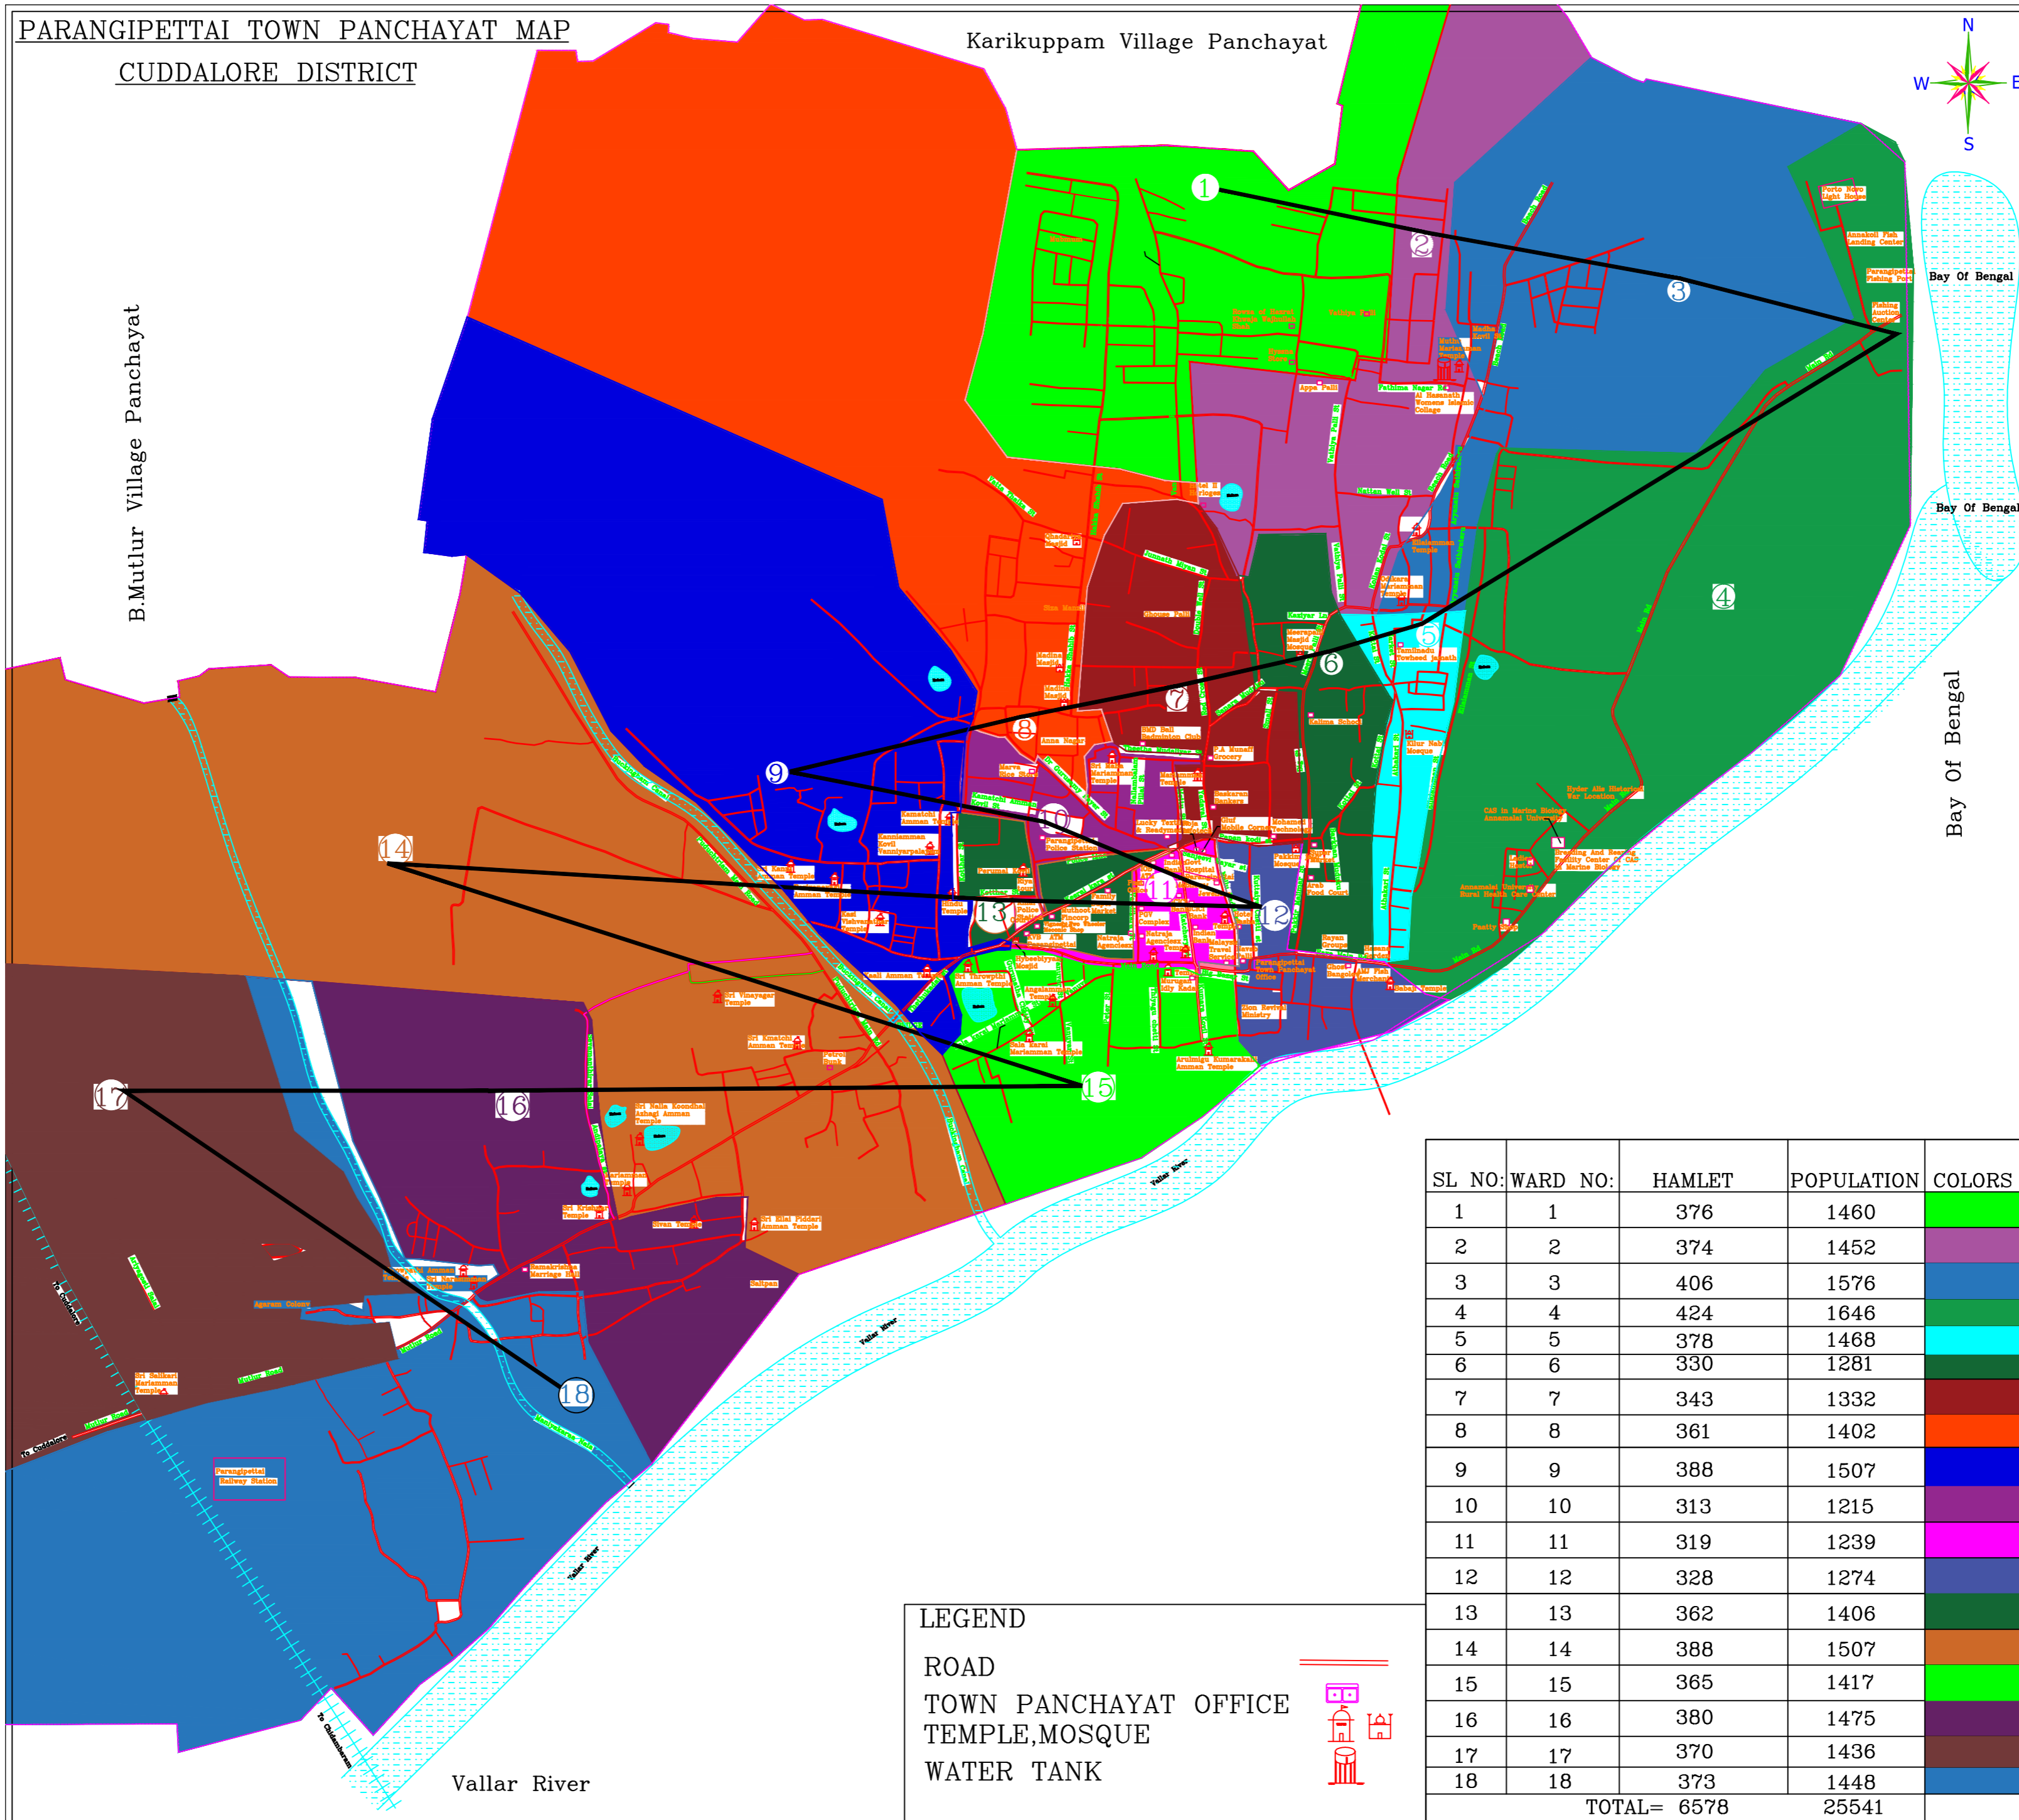

PARANGIPETTAI TOWN PANCHAYAT MAP

CUDDALORE DISTRICT

Karikuppam Village Panchayat

B.Mutlur Village Panchayat

SL NO:	WARD NO:	HAMLET	POPULATION	COLORS
1	1	376	1460	Green
2	2	374	1452	Purple
3	3	406	1576	Blue
4	4	424	1646	Dark Green
5	5	378	1468	Cyan
6	6	330	1281	Dark Blue
7	7	343	1332	Dark Red
8	8	361	1402	Orange
9	9	388	1507	Blue
10	10	313	1215	Purple
11	11	319	1239	Magenta
12	12	328	1274	Dark Blue
13	13	362	1406	Dark Green
14	14	388	1507	Brown
15	15	365	1417	Light Green
16	16	380	1475	Dark Purple
17	17	370	1436	Dark Brown
18	18	373	1448	Blue
TOTAL=			6578	25541

LEGEND

ROAD
 TOWN PANCHAYAT OFFICE
 TEMPLE, MOSQUE
 WATER TANK